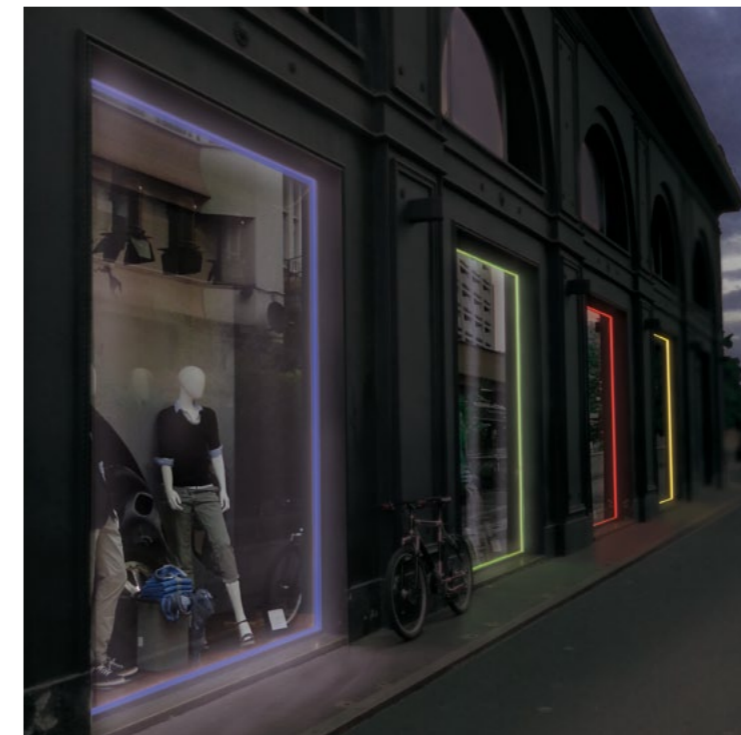

Controllers

Controller infrarosso RGB con telecomando
Infrared controller RGB with remote control

max 140w

Controller radiofrequenza per RGB con telecomando "touch"
Radiofrequency controller for RGB with touch remote control

max 280w

Dimmer radiofrequenza per bianco con telecomando
Radiofrequency dimmer for white with remote control

max 190w

Curva fotometrica
Photometric curve