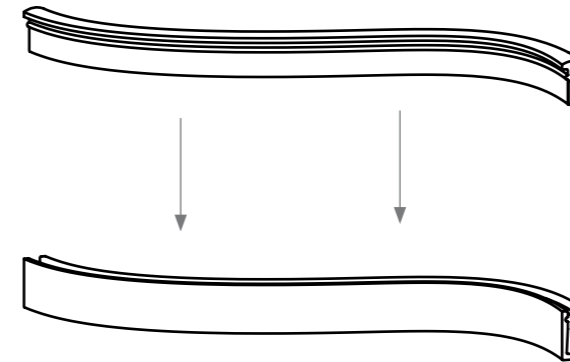

Lunghezza massima profilo: 500 cm /taglio a misura ogni 5 cm

Strip LED bianco 3000/4000°K 500Lm C.A. al metro per entrambi.

Potenza 9,6W metro/24V/120 led per metro

Profile of continuous light generated by an extrusion of silicone housing a LED strip.

Archetto Twist allows to realize curved or straight lines applied to the surface or recessed.

Maximum length of the profile: 500 cm /cutting to measure every 5 cm

LED strip white 3000/4000°K, 500Lm C.A per meter for each one

Power 9.6W each Meter/24V/120 led per meter

Montaggio/Mounting

1

E' possibile tagliare Archetto Twist ogni 5cm/
It's possible to cut Archetto Twist every 5cm

2

Fissare il supporto alla superficie/
Fix the support on the surface

3

Inserire profilo luminoso sul supporto con leggera pressione/
Insert the lighting side into the support with a light pressure

4

Sigillare le estremità con silicone speciale/
Seal the ends with a special silicone glue