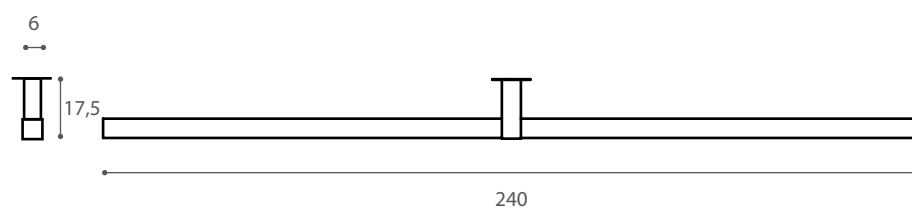

FLEX BARRA

design Claudio Bitetti 2008/2009

C1/C1LED

C2/C2LED

W1/W1LED

C3/C3LED

C4/C4LED

W2/W2 LED