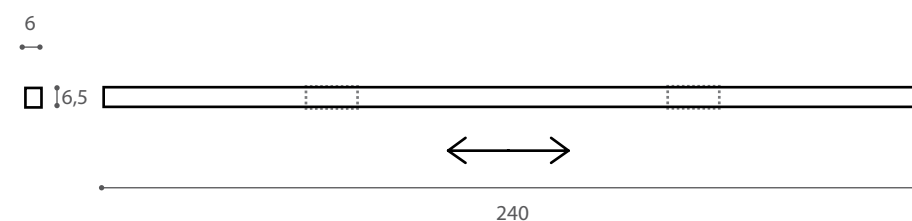

FLEX BARRA

design Claudio Bitetti 2008/2009

C1/C1LED

C2/C2LED

W1/W1LED

C3/C3LED

C4/C4LED

W2/W2 LED