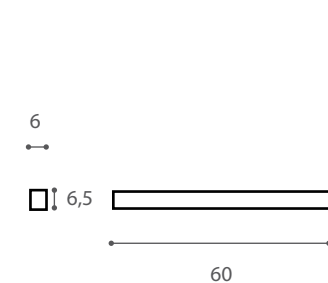

FLEX BARRA

design Claudio Bitetti 2008/2009

C1/C1LED

C2/C2LED

W1/W1LED

C3/C3LED

C4/C4LED

W2/W2 LED

C5/C5LED

C6/C6LED

W3/W3LED

C1	2X Fluo T5 54W 4450lm	➔	A	C3	1X Fluo T5 54W 4450lm	➔	A	C5	1X Fluo T5 24W 1750lm	➔	A
C1LED	Led 24V 70W 8000lm	➔	A+	C3LED	Led 24V 33W 3800lm	➔	A+	C5LED	Led 24V 14,5W 1650lm	➔	A+
C2	2X Fluo T5 54W 4450lm	➔	A	C4	1X Fluo T5 54W 4450lm	➔	A	C6	1X Fluo T5 24W 1750lm	➔	A
C2LED	Led 24V 70W 8000lm	➔	A+	C4LED	Led 24V 33W 3800lm	➔	A+	C6LED	Led 24V 14,5W 1650lm	➔	A+
W1	2X Fluo T5 54W 4450lm	➔	A	W2	1X Fluo T5 54W 4450lm	➔	A	W3	1X Fluo T5 24W 1750lm	➔	A
W1LED	Led 24V 70W 8000lm	➔	A+	W2LED	Led 24V 33W 3800lm	➔	A+	W3LED	Led 24V 14,5W 1650lm	➔	A+