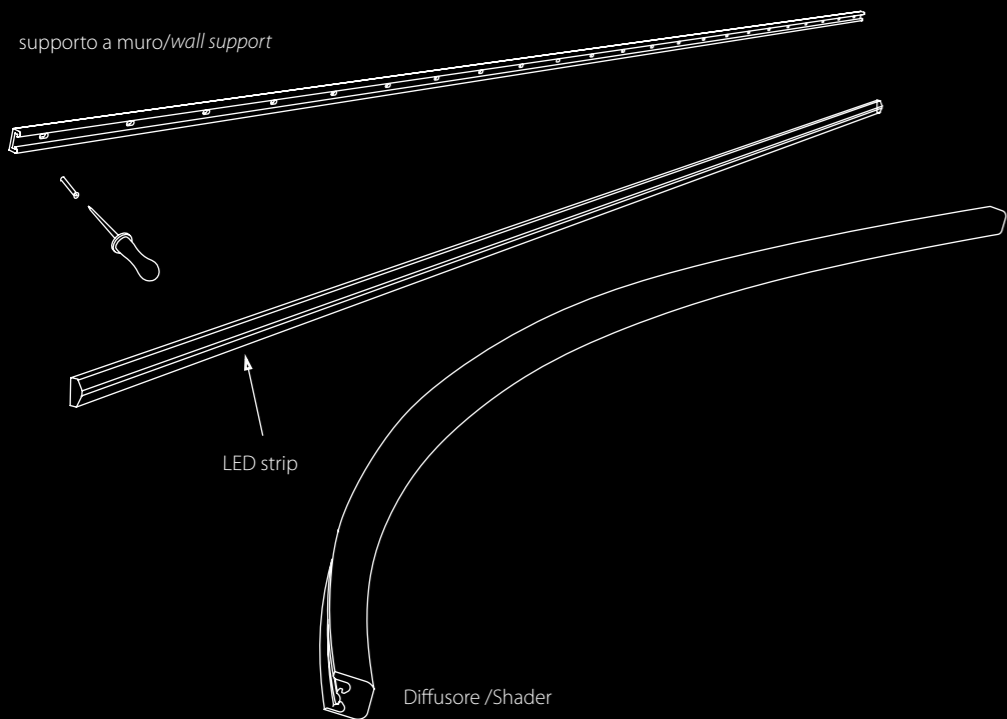

supporto a muro/wall support

LED strip

Diffusore /Shader

LED strip

Dimensioni reali/Real dimensions

Yes
Minimum radius / 30cm

Crack! Crack! No Crack! Crack! Crack!

5

Alimentazione: 24v.
Led bianco: 3000/4000°k, 120 led/mt, 500Lm/mt, 10W mt.
RGB: 120 led/mt, 20w/mt.

Sistemi di controllo: radio / infrarossi / DMX.

A partire da 100 cm si possono richiedere multipli di 5cm. I pezzi sono forniti a misura con cavo di alimentazione lungo 100cm in neoprene. Isolamento/protezione all'acqua IP67.

L min. 100cm - max. 500 cm

Archetto Custom allows to obtain lines of light with extensions dimensional variables up to 5 meters: tailoring solutions particularly appropriate in emphasis and lighting, facades, windows, light paths and installations.

Power: 24v
White led: 4000°k, 120 led/mt, 500Lm/mt, 10w/mt
RGB: 120 led/mt, 20w/mt

Control's system: radio / infrared / DMX.

From 100 cm you can ask multiple of 5 cm. The pieces are provided with suitable power cord 100 cm long neoprene. IP67 Waterproof.