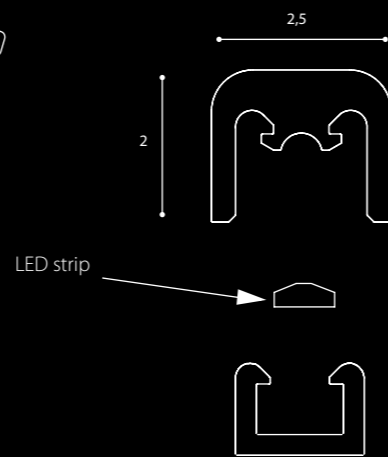

supporto a muro/wall support

LED strip

Diffusore /Shader

LED strip

Dimensioni reali/Real dimensions

Yes
Minimum radius / 30cm

Crack! Crack! No Crack! Crack! Crack!

5

Alimentazione: 24v.
Led bianco: 3000/4000°k, 120 led/mt, 500Lm/mt, 10W mt.
RGB: 120 led/mt, 20w/mt.

Sistemi di controllo: radio / infrarossi / DMX.

A partire da 100 cm si possono richiedere multipli di 5cm. I pezzi sono forniti a misura con cavo di alimentazione lungo 100cm in neoprene. Isolamento/protezione all'acqua IP67.

L min. 100cm - max. 500 cm

Archetto Custom allows to obtain lines of light with extensions dimensional variables up to 5 meters: tailoring solutions particularly appropriate in emphasis and lighting, facades, windows, light paths and installations.

Power: 24v
White led: 4000°k, 120 led/mt, 500Lm/mt, 10w/mt
RGB: 120 led/mt, 20w/mt

Control's system: radio / infrared / DMX.

From 100 cm you can ask multiple of 5 cm. The pieces are provided with suitable power cord 100 cm long neoprene. IP67 Waterproof.