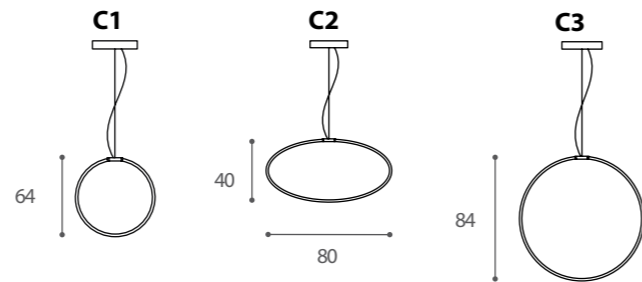

ARCHETTO

Shaped

design Theo Sogni 2013

Con Archetto Shaped il silicone 'luminoso' diventa protagonista di sculture leggere: poetici oggetti di luce per applicazioni da terra, tavolo, sospensione o parete. Basi in metallo cromato o pietra lavica.

Steli in metallo cromato.

Alimentazione: 24v (inclusi)

Led bianco: 4000°k, 28w/mt, 240 led/mt, 1030Lm/mt

RGB: 120 Led/mt, 20w/mt.

Coestruso in alluminio e silicone.

Sistemi di controllo: radio / infrarossi / DMX.

On/Off Dimmer

With Archetto Shaped the silicone "bright" protagonist of light sculptures, to generate poetic objects of light for floor, table, wall or suspension's applications.

Chrome plated or lava stone bases.

Chrome plated structure. Power: 24v (included).

White led: 4000°k, 28w/mt, 240 led/mt, 1030Lm/mt

RGB: 120 Led/mt 20w/mt.

Aluminum and silicone coextruded.

Control's systems: radio / infrared / DMX.

On/Off Dimmer.

Archetto è un modello depositato

Archetto is a trademark

C1 white	50W-1800Lm	Driver included on/off	WS4 white	34W-1185Lm	Driver on the wire on/off
C1 white/Dim.	50W-1800Lm	Driver included/wireless dimmer	WS4 white/Dim.	34W-1185Lm	Driver on the wire/wireless dimm.
C1 RGB	35W	Driver + controller included	WS4 RGB	23W	D. on the wire/Controller incl.
C2 white	50W-1800Lm	Driver included on/off	WS5 white	50W-1800Lm	Driver on the wire on/off
C2 white/Dim.	50W-1800Lm	Driver included/wireless dimmer	WS5 white/Dim.	50W-1800Lm	Driver on the wire/wireless dimm.
C2 RGB	35W	Driver + controller included	WS5 RGB	35W	D. on the wire/Controller incl.
C3 white	70W-2470Lm	Driver included on/off	WS6 white	70W-2470Lm	Driver included on/off
C3 white/Dim.	70W-2470Lm	Driver included/wireless dimmer	WS6 white/Dim.	70W-2470Lm	Driver included/wireless dimmer
C3 RGB	48W	Driver + controller included	WS6 RGB	48W	Driver + controller included
C7 white	50W-1800Lm	Driver included on/off			
C7 white/Dim.	50W-1800Lm	Driver included/wireless dimmer			
C7 RGB	35W	Driver + controller included			
T1 white	34W-1185Lm	Driver on the wire on/off	F3 white	34W-1185Lm	Driver on the wire on/off
T1 white/Dim.	34W-1185Lm	Driver on the wire/wireless dimm.	F3 white/Dim.	34W-1185Lm	Driver on the wire/wireless dimm.
T1 RGB	23W	D. on the wire/Controller incl.	F3 RGB	23W	D. on the wire/Controller incl.
F6			F4 white	34W-1185Lm	Driver on the wire on/off
Materiale per la base/ Base's material			F4 white/Dim.	34W-1185Lm	Driver on the wire/wireless dimm.
			F4 RGB	23W	D. on the wire/Controller incl.
Lava			F5 white	50W-1800Lm	Driver on the wire on/off
34			F5 white/Dim.	50W-1800Lm	Driver on the wire/wireless dimm.
Archetto Shaped Indoor			F5 RGB	35W	D. on the wire/Controller incl.
			F6 white	50W-1800Lm	Driver on the wire on/off
			F6 white/Dim.	50W-1800Lm	Driver on the wire/wireless dimm.
			F6 RGB	35W	D. on the wire/Controller incl.

Lava

34

Archetto Shaped Indoor