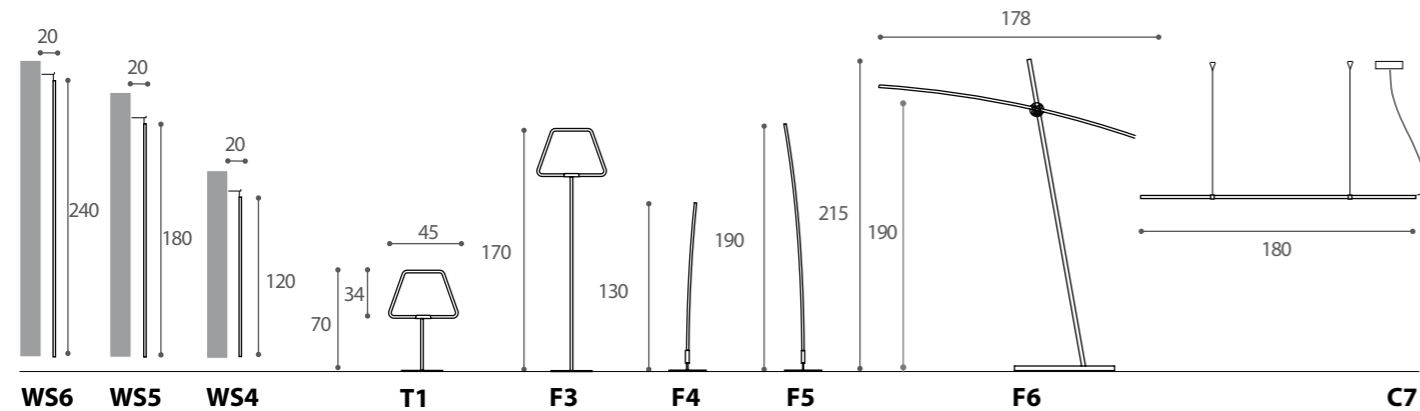

ARCHETTO

Shaped

design Theo Sogni 2013

Con Archetto Shaped il silicone 'luminoso' diventa protagonista di sculture leggere: poetici oggetti di luce per applicazioni da terra, tavolo, sospensione o parete. Basi in metallo cromato o pietra lavica.

Steli in metallo cromato.

Alimentazione: 24v (inclusi)

Led bianco: 4000°k, 28w/mt, 240 led/mt, 1030Lm/mt

RGB: 120 Led/mt, 20w/mt.

Coestruso in alluminio e silicone.

Sistemi di controllo: radio / infrarossi / DMX.

On/Off Dimmer

With Archetto Shaped the silicone "bright" protagonist of light sculptures, to generate poetic objects of light for floor, table, wall or suspension's applications.

Chrome plated or lava stone bases.

Chrome plated structure. Power: 24v (included).

White led: 4000°k, 28w/mt, 240 led/mt, 1030Lm/mt

RGB: 120 Led/mt 20w/mt.

Aluminum and silicone coextruded.

Control's systems: radio / infrared / DMX.

On/Off Dimmer.

Archetto è un modello depositato

Archetto is a trademark

C1 white	50W-1800Lm	Driver included on/off	WS4 white	34W-1185Lm	Driver on the wire on/off
C1 white/Dim.	50W-1800Lm	Driver included/wireless dimmer	WS4 white/Dim.	34W-1185Lm	Driver on the wire/wireless dimm.
C1 RGB	35W	Driver + controller included	WS4 RGB	23W	D. on the wire/Controller incl.
C2 white	50W-1800Lm	Driver included on/off	WS5 white	50W-1800Lm	Driver on the wire on/off
C2 white/Dim.	50W-1800Lm	Driver included/wireless dimmer	WS5 white/Dim.	50W-1800Lm	Driver on the wire/wireless dimm.
C2 RGB	35W	Driver + controller included	WS5 RGB	35W	D. on the wire/Controller incl.
C3 white	70W-2470Lm	Driver included on/off	WS6 white	70W-2470Lm	Driver included on/off
C3 white/Dim.	70W-2470Lm	Driver included/wireless dimmer	WS6 white/Dim.	70W-2470Lm	Driver included/wireless dimmer
C3 RGB	48W	Driver + controller included	WS6 RGB	48W	Driver + controller included
C7 white	50W-1800Lm	Driver included on/off			
C7 white/Dim.	50W-1800Lm	Driver included/wireless dimmer			
C7 RGB	35W	Driver + controller included			
T1 white	34W-1185Lm	Driver on the wire on/off	F3 white	34W-1185Lm	Driver on the wire on/off
T1 white/Dim.	34W-1185Lm	Driver on the wire/wireless dimm.	F3 white/Dim.	34W-1185Lm	Driver on the wire/wireless dimm.
T1 RGB	23W	D. on the wire/Controller incl.	F3 RGB	23W	D. on the wire/Controller incl.
F6			F4 white	34W-1185Lm	Driver on the wire on/off
Materiale per la base/ Base's material			F4 white/Dim.	34W-1185Lm	Driver on the wire/wireless dimm.
			F4 RGB	23W	D. on the wire/Controller incl.
Lava			F5 white	50W-1800Lm	Driver on the wire on/off
34			F5 white/Dim.	50W-1800Lm	Driver on the wire/wireless dimm.
Archetto Shaped Indoor			F5 RGB	35W	D. on the wire/Controller incl.
			F6 white	50W-1800Lm	Driver on the wire on/off
			F6 white/Dim.	50W-1800Lm	Driver on the wire/wireless dimm.
			F6 RGB	35W	D. on the wire/Controller incl.

Lava

34

Archetto Shaped Indoor