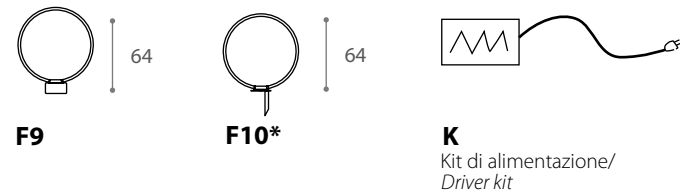

ARCHETTO

Shaped

design Theo Sogni 2013/2014

Con Archetto Shaped il silicone 'luminoso' diventa protagonista di sculture leggere: poetici oggetti di luce per molteplici soluzioni da terra con base e a picchetto.
 Basi in cemento o pietra lavica.
 Steli in alluminio anodizzato.
 Alimentazione: 24v
 Led bianco: 4000°k, 28w/mt, 240 led/mt, 1030Lm/mt
 RGB: 120 Led/mt, 20w/mt.
 Sistemi di controllo: radio / infrarossi / DMX.
 Driver remoto

Also by the outdoor version, the thin line of light develops through proposal represented by classical geometric shapes, icons that emphasize cleaning and lightness of the lighting design.
 The silicone "bright" protagonist of light sculptures, which are enriched by the metal, stone or cement, involved with cleaning and formal rigor to generate poetic objects of light – for multiple floor solutions with base and with the picket.
 Concrete or lava stone bases.
 Chrome anodized aluminium rods. Power: 24v.
 White led: 4000°k, 28w/mt, 240 led/mt, 1030Lm/mt.
 RGB: 120 Led/mt 20w/mt. .
 Control's systems: radio / infrared / DMX.
 Remote driver

*Picchetto asportabile / Picket removable from the plate