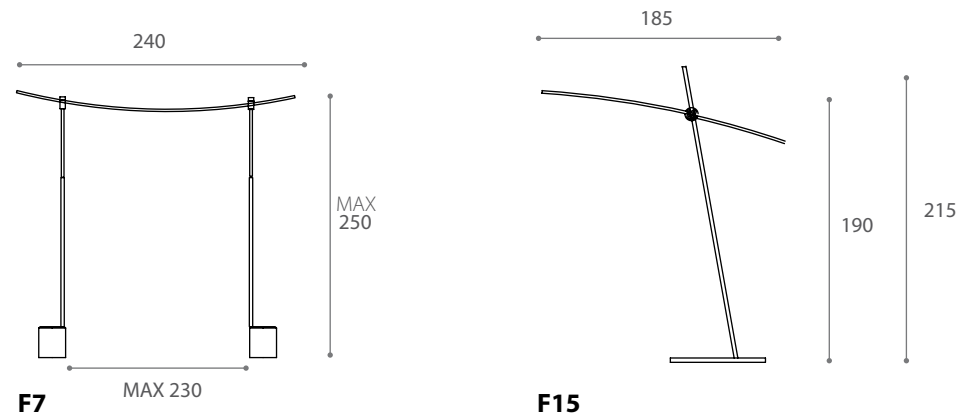

ARCHETTO

Shaped

design Theo Sogni 2013/2014

Con Archetto Shaped il silicone 'luminoso' diventa protagonista di sculture leggere: poetici oggetti di luce per molteplici soluzioni da terra con base e a picchetto.
 Basi in cemento o pietra lavica.
 Steli in alluminio anodizzato.
 Alimentazione: 24v
 Led bianco: 4000°k, 28w/mt, 240 led/mt, 1030Lm/mt
 RGB: 120 Led/mt, 20w/mt.
 Sistemi di controllo: radio / infrarossi / DMX.
 Driver remoto

Also by the outdoor version, the thin line of light develops through proposal represented by classical geometric shapes, icons that emphasize cleaning and lightness of the lighting design.
 The silicone "bright" protagonist of light sculptures, which are enriched by the metal, stone or cement, involved with cleaning and formal rigor to generate poetic objects of light – for multiple floor solutions with base and with the picket.
 Concrete or lava stone bases.
 Chrome anodized aluminium rods. Power: 24v.
 White led: 4000°k, 28w/mt, 240 led/mt, 1030Lm/mt.
 RGB: 120 Led/mt 20w/mt. .
 Control's systems: radio / infrared / DMX.
 Remote driver