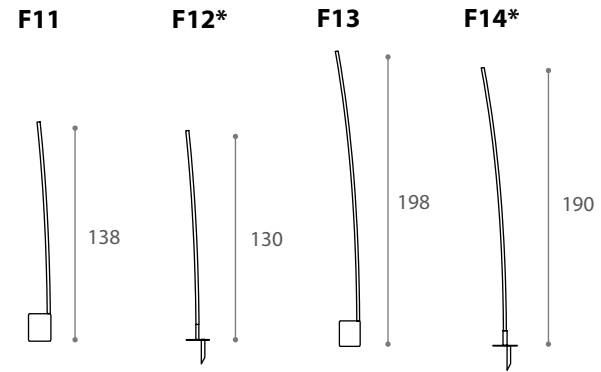

ARCHETTO

Shaped

design Theo Sogni 2013/2014

Con Archetto Shaped il silicone 'luminoso' diventa protagonista di sculture leggere: poetici oggetti di luce per molteplici soluzioni da terra con base e a picchetto.
 Basi in cemento o pietra lavica.
 Steli in alluminio anodizzato.
 Alimentazione: 24v
 Led bianco: 4000°k, 28w/mt, 240 led/mt, 1030Lm/mt
 RGB: 120 Led/mt, 20w/mt.
 Sistemi di controllo: radio / infrarossi / DMX.
 Driver remoto

Also by the outdoor version, the thin line of light develops through proposal represented by classical geometric shapes, icons that emphasize cleaning and lightness of the lighting design.
 The silicone "bright" protagonist of light sculptures, which are enriched by the metal, stone or cement, involved with cleaning and formal rigor to generate poetic objects of light – for multiple floor solutions with base and with the picket.
 Concrete or lava stone bases.
 Chrome anodized aluminium rods. Power: 24v.
 White led: 4000°k, 28w/mt, 240 led/mt, 1030Lm/mt.
 RGB: 120 Led/mt 20w/mt. .
 Control's systems: radio / infrared / DMX.
 Remote driver

*Picchetto asportabile / Picket removable from the plate