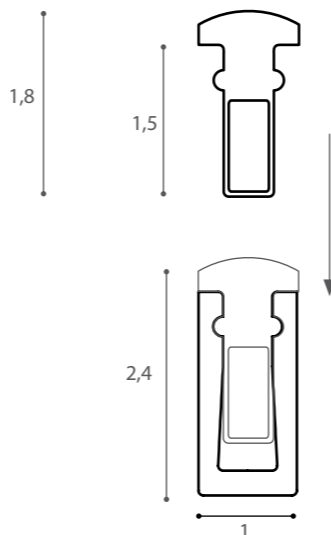

Lunghezza massima profilo: 500 cm /taglio a misura ogni 5 cm

Strip LED bianco 3000/4000°K 500Lm C.A. al metro per entrambi.

Potenza 9,6W metro/24V/120 led per metro

Profile of continuous light generated by an extrusion of silicone housing a LED strip.

Archetto Twist allows to realize curved or straight lines applied to the surface or recessed.

Maximum length of the profile: 500 cm /cutting to measure every 5 cm

LED strip white 3000/4000°K, 500Lm C.A per meter for each one

Power 9.6W each Meter/24V/120 led per meter

Montaggio/Mounting

Parte luminosa/Lighting side

1

E' possibile tagliare Archetto Twist ogni 5cm/
It's possible to cut Archetto Twist every 5cm

2

Fissare il supporto alla superficie/
Fix the support on the surface

Applicazione ad incasso/Inlay application

Inserire la parte luminosa in un taglio di larghezza max 6,5mm/
Insert the lighting side in a cut 6,5mm of width

PARTICOLARE/PARTICULAR

Driver

IP67	24v	35w
IP67	24v	60w
IP67	24v	100w
IP67	24v	150w