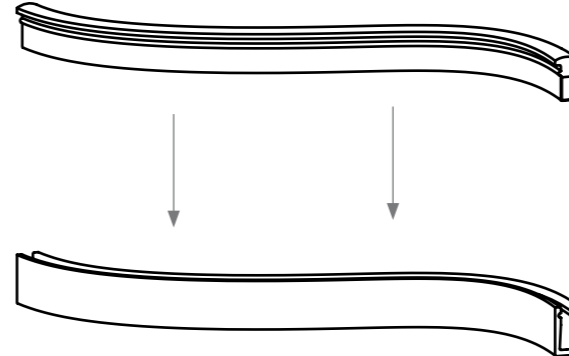

Lunghezza massima profilo: 500 cm /taglio a misura ogni 5 cm

Strip LED bianco 3000/4000°K 500Lm C.A. al metro per entrambi.

Potenza 9,6W metro/24V/120 led per metro

Profile of continuous light generated by an extrusion of silicone housing a LED strip.

Archetto Twist allows to realize curved or straight lines applied to the surface or recessed.

Maximum length of the profile: 500 cm /cutting to measure every 5 cm

LED strip white 3000/4000°K, 500Lm C.A per meter for each one

Power 9.6W each Meter/24V/120 led per meter

Montaggio/Mounting

Parte luminosa/Lighting side

1

E' possibile tagliare Archetto Twist ogni 5cm/
It's possible to cut Archetto Twist every 5cm

2

Fissare il supporto alla superficie/
Fix the support on the surface

3

Inserire profilo luminoso sul supporto con leggera pressione/
Insert the lighting side into the support with a light pressure

4

Sigillare le estremità con silicone speciale/
Seal the ends with a special silicone glue